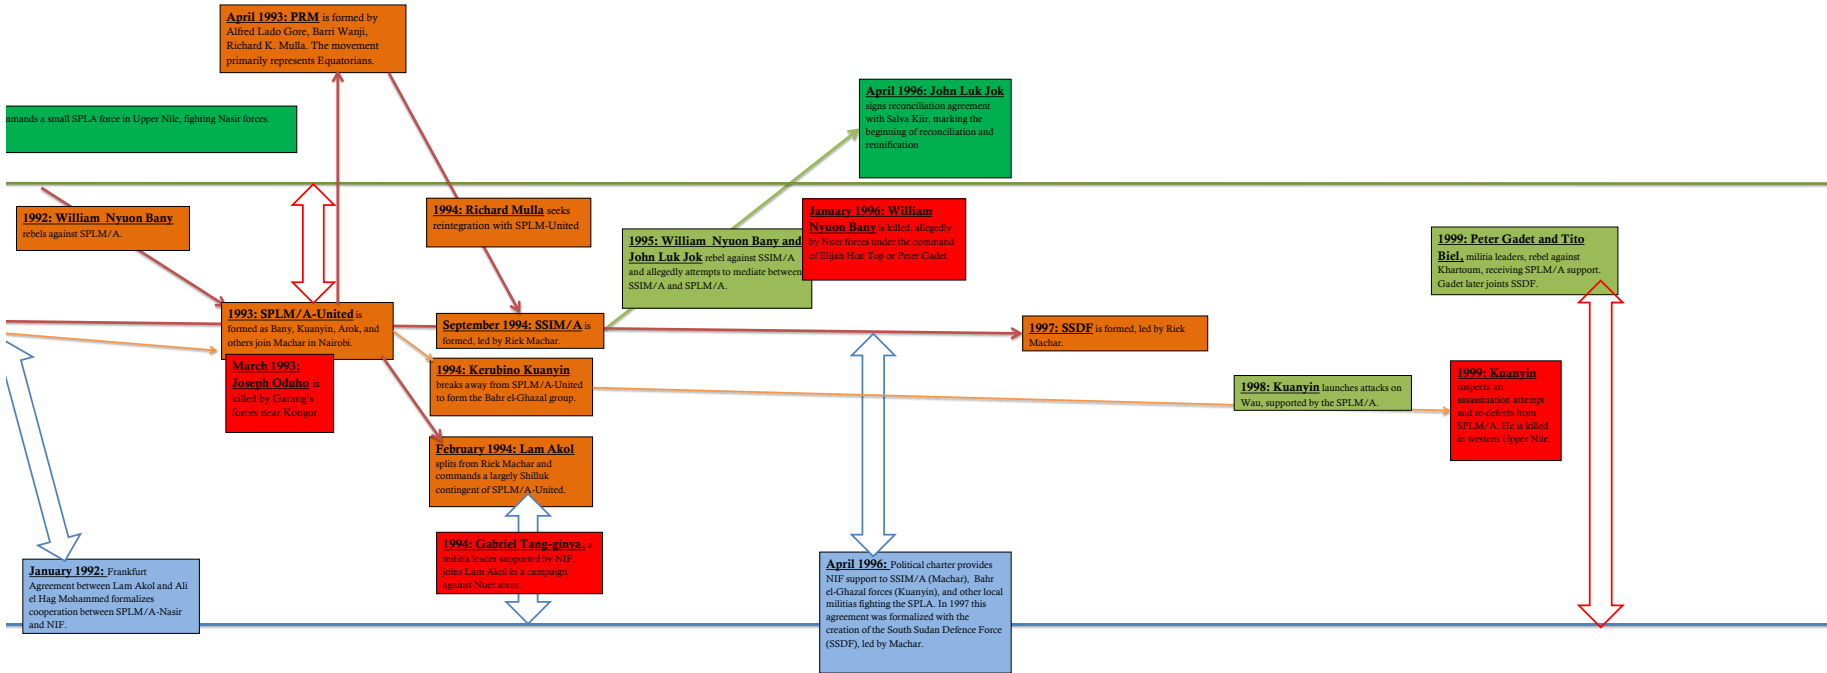

1992

1993

1994

1995

1996

1997

1998

1999

2000

2001

2002

2003

2004

2005

2006

2007

2008

2009

**January 2005:** Comprehensive Peace Agreement (CPA) brings an end to the Second Sudanese Civil War.

The diagram features a horizontal timeline with two parallel lines: a top green line and a bottom blue line. A vertical double-headed arrow connects these lines, centered under the year 2005. A blue rectangular box is positioned in the middle of this arrow, containing the text about the CPA.

2010

2011

2012

2013

2014